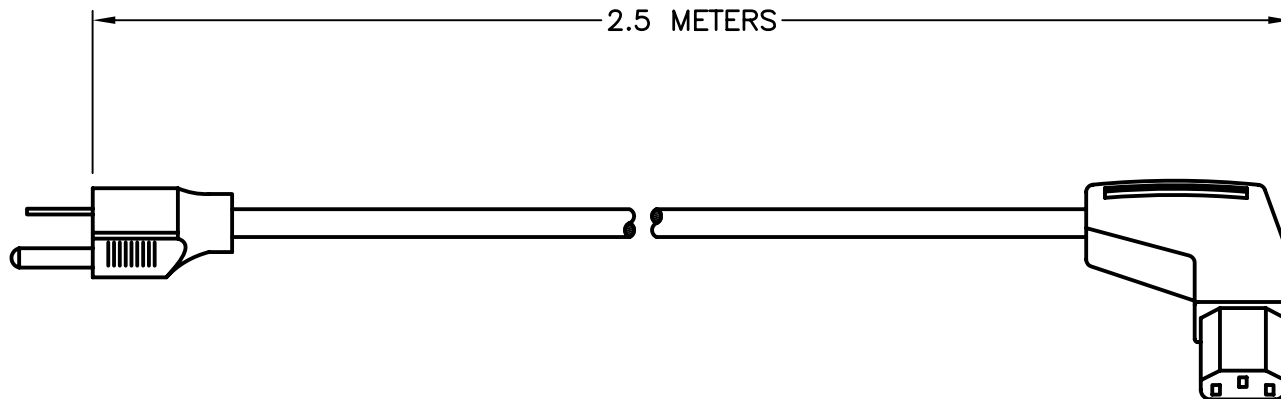

CAT. No.

81300-RA

DETACHABLE CORD SET, NEMA 6-15P PLUG & RIGHT ANGLE IEC-60320/C-13 CONNECTOR, 15A-250V, 14/3 AWG, SJTO 105°C, BLACK, 2.5 METERS.

APPROVALS

CSA ☒ UL ☒

CERTIFICATIONS

ROHS ☒

STANDARDS

NEMA 6-15P ☒ IEC 60320 ☒

SPECIFICATIONS:

1. OVERALL LENGTH: 2.5 METERS
2. CONDUCTORS: 14 AWG x 3
3. JACKET: SJTO, 105°C, BLACK
4. PLUG: NEMA 6-15, STRAIGHT, BLACK
5. CONNECTOR: IEC 60320 C-13, RIGHT ANGLE, BLACK
6. RATED: 15 AMPERE 250 VOLT

NEMA 6-15P

IEC 60320, C-13